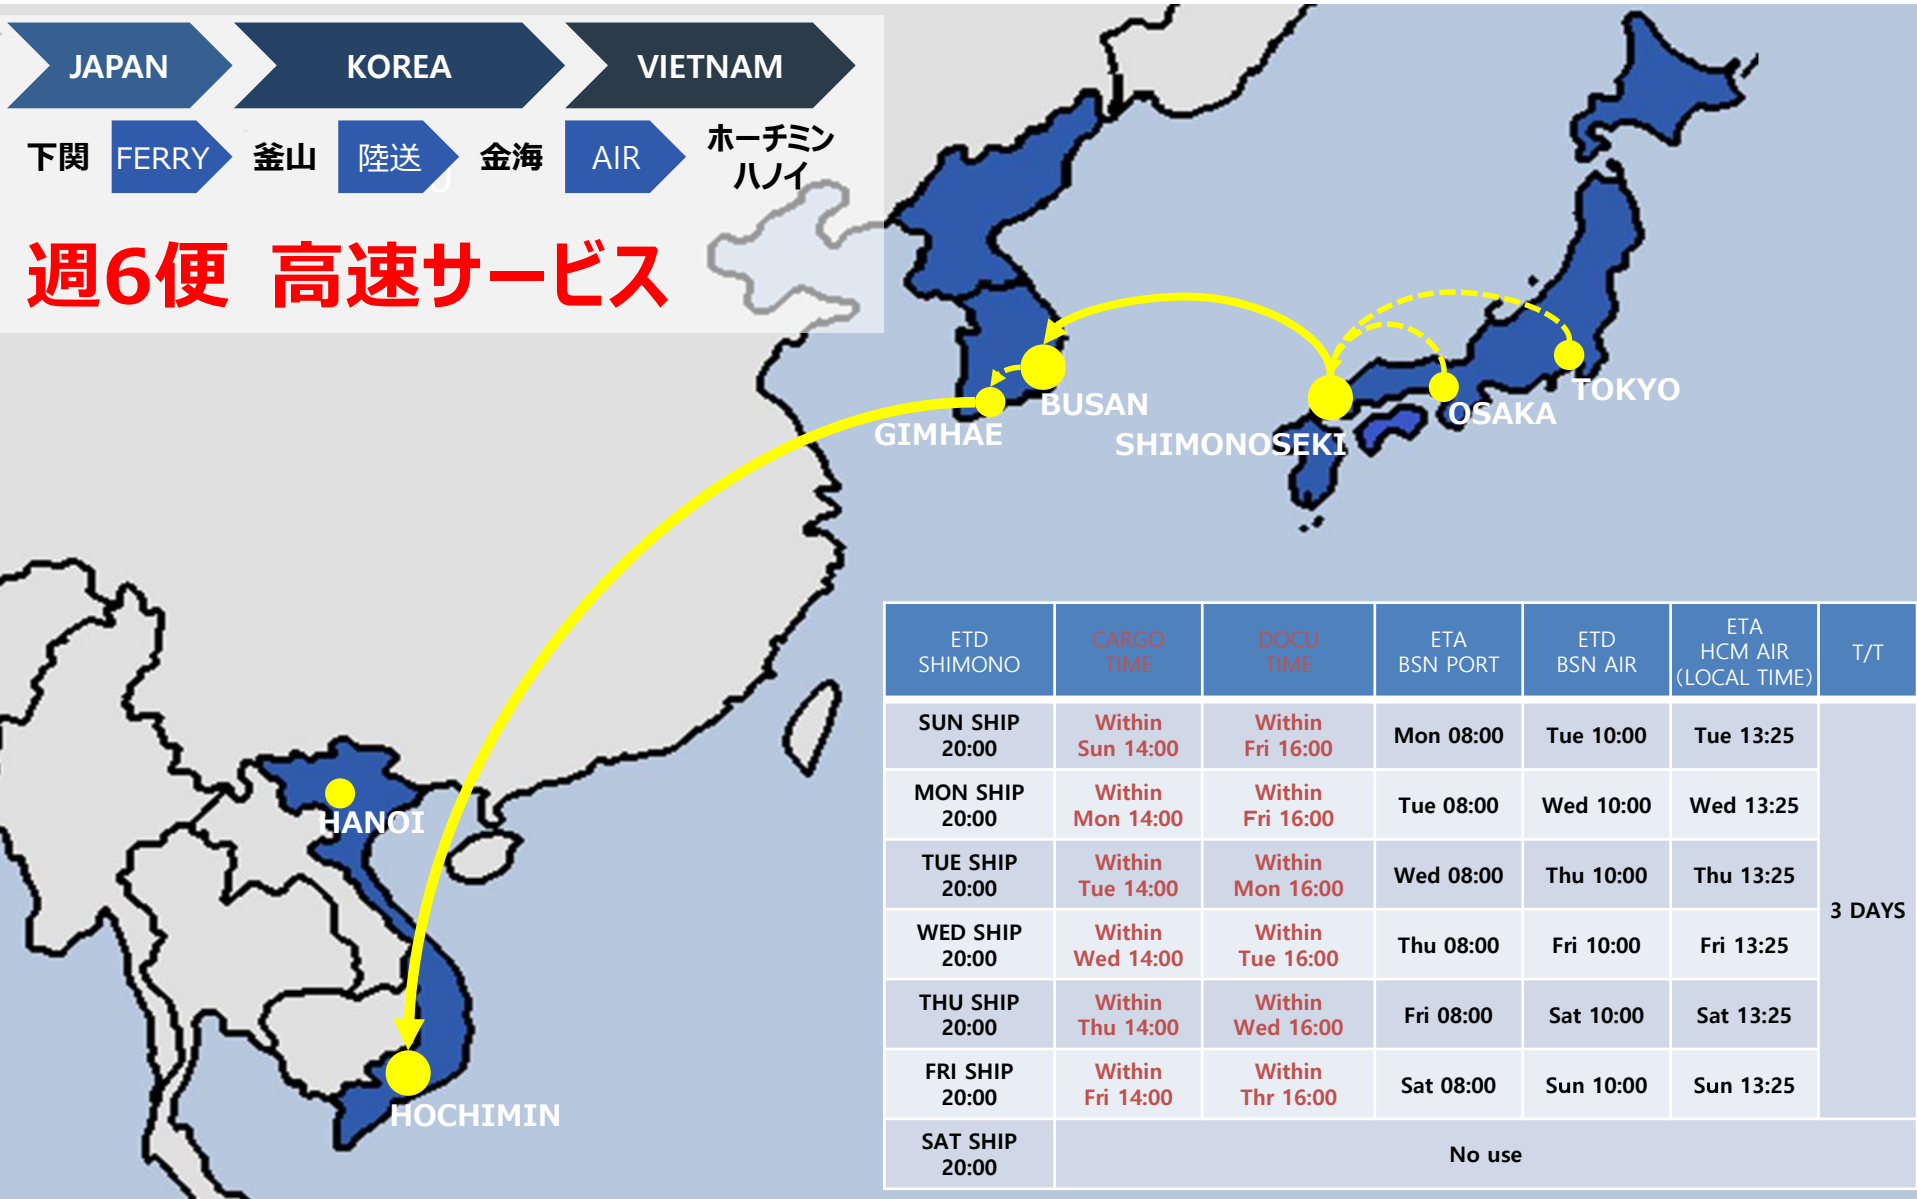

# KLK AIR & SEA SERVICE (VIETNAM-KOREA-JAPAN) Import

**週6便 高速サービス**

ETD HCM	CARGO TIME	DOCU TIME	ETA BSN AIR	ETD BSN PORT	ETA SHIMONO	CUSTOMS& DELIVERY (OSAKA)	CUSTOMS& DELIVERY (TOKYO)	T/T
MON FLIGHT Mon 00:20	Within Sat 15:00	Within Sat 17:00	Mon 06:50	Mon 21:00	Tue 08:00	D+1 Wed	D+2 Thu	2 DAYS +α
TUE FLIGHT Tue 00:20	Within Mon 19:00	Within Mon 23:00	Tue 06:50	Tue 21:00	Wed 08:00	D+1 Thu	D+2 Fri	
WED FLIGHT Wed 00:20	Within Tue 19:00	Within Tue 23:00	Wed 06:50	Wed 21:00	Thu 08:00	D+1 Fri	D+2 Sat	
THU FLIGHT Thu 00:20	Within Wed 19:00	Within Wed 23:00	Thu 06:50	Thu 21:00	Fri 08:00	D+1 Sat	D+2 Sun	
FRI FLIGHT Fri 00:20	Within Thu 19:00	Within Thu 23:00	Fri 06:50	Fri 21:00	Sat 08:00	D+1 Sun	D+2 Mon	
SAT FLIGHT Sat 00:20	Within Fri 14:00	Within Fri 15:00	Sat 06:50	Sat 21:00	Sun 08:00	D+1 Mon	D+2 Thu	
SUN FLIGHT Sun 00:20	No use							

# KLK SEA & AIR SERVICE (JAPAN-KOREA-VIETNAM) Export

ETD SHIMONO	CARGO TIME	DOCU TIME	ETA BSN PORT	ETD BSN AIR	ETA HCM AIR (LOCAL TIME)	T/T
SUN SHIP 20:00	Within Sun 14:00	Within Fri 16:00	Mon 08:00	Tue 10:00	Tue 13:25	3 DAYS
MON SHIP 20:00	Within Mon 14:00	Within Fri 16:00	Tue 08:00	Wed 10:00	Wed 13:25	
TUE SHIP 20:00	Within Tue 14:00	Within Mon 16:00	Wed 08:00	Thu 10:00	Thu 13:25	
WED SHIP 20:00	Within Wed 14:00	Within Tue 16:00	Thu 08:00	Fri 10:00	Fri 13:25	
THU SHIP 20:00	Within Thu 14:00	Within Wed 16:00	Fri 08:00	Sat 10:00	Sat 13:25	
FRI SHIP 20:00	Within Fri 14:00	Within Thr 16:00	Sat 08:00	Sun 10:00	Sun 13:25	
SAT SHIP 20:00	No use					

# **KLK CONTACT POINT (HOCHIMINH BRANCH)**